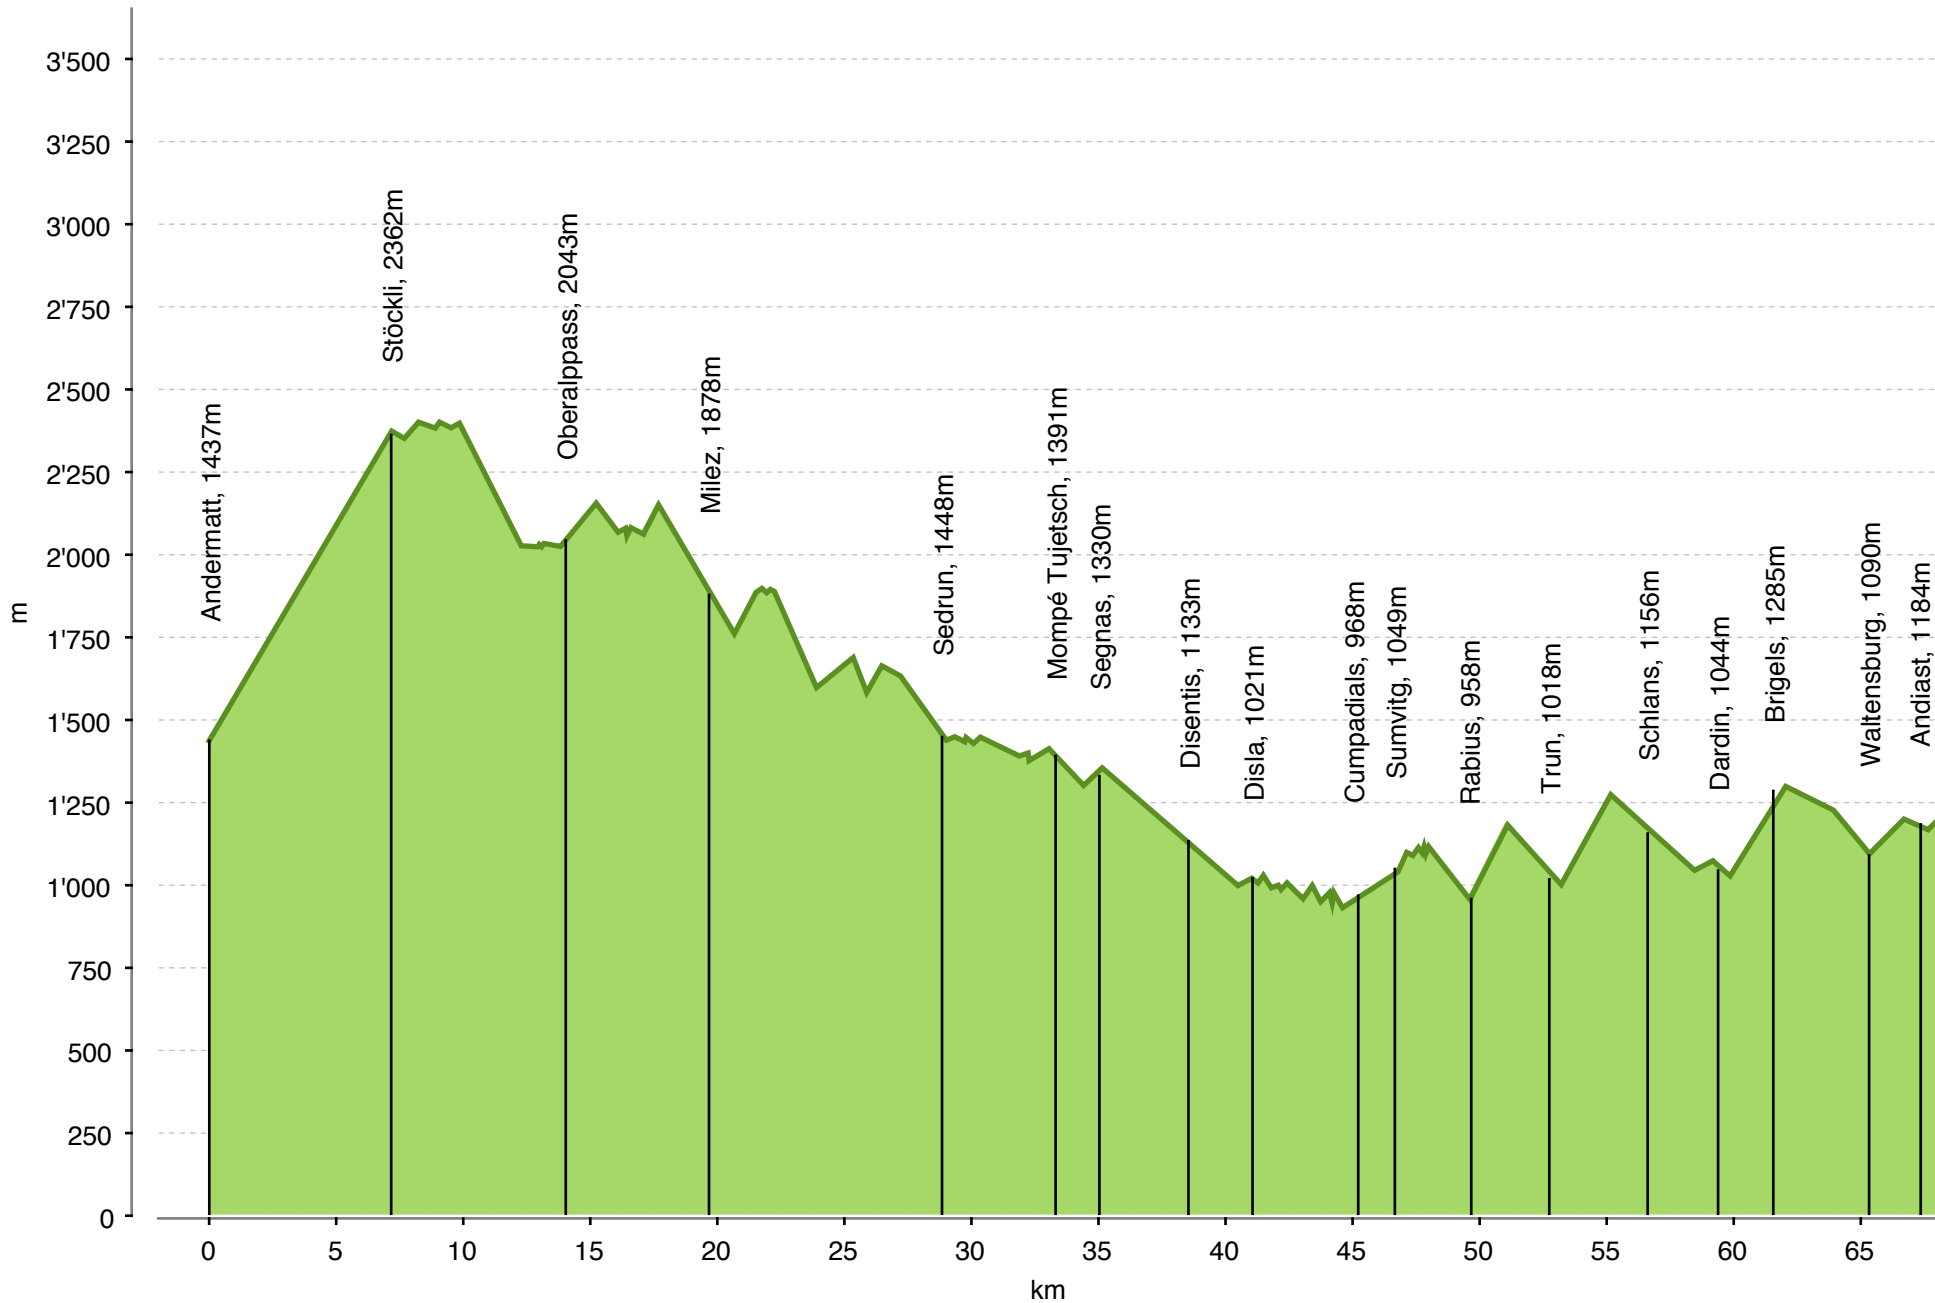

85 Senda Sursilvana, Andermatt-Chur (1/2)

85 Senda Sursilvana, Andermatt-Chur (2/2)